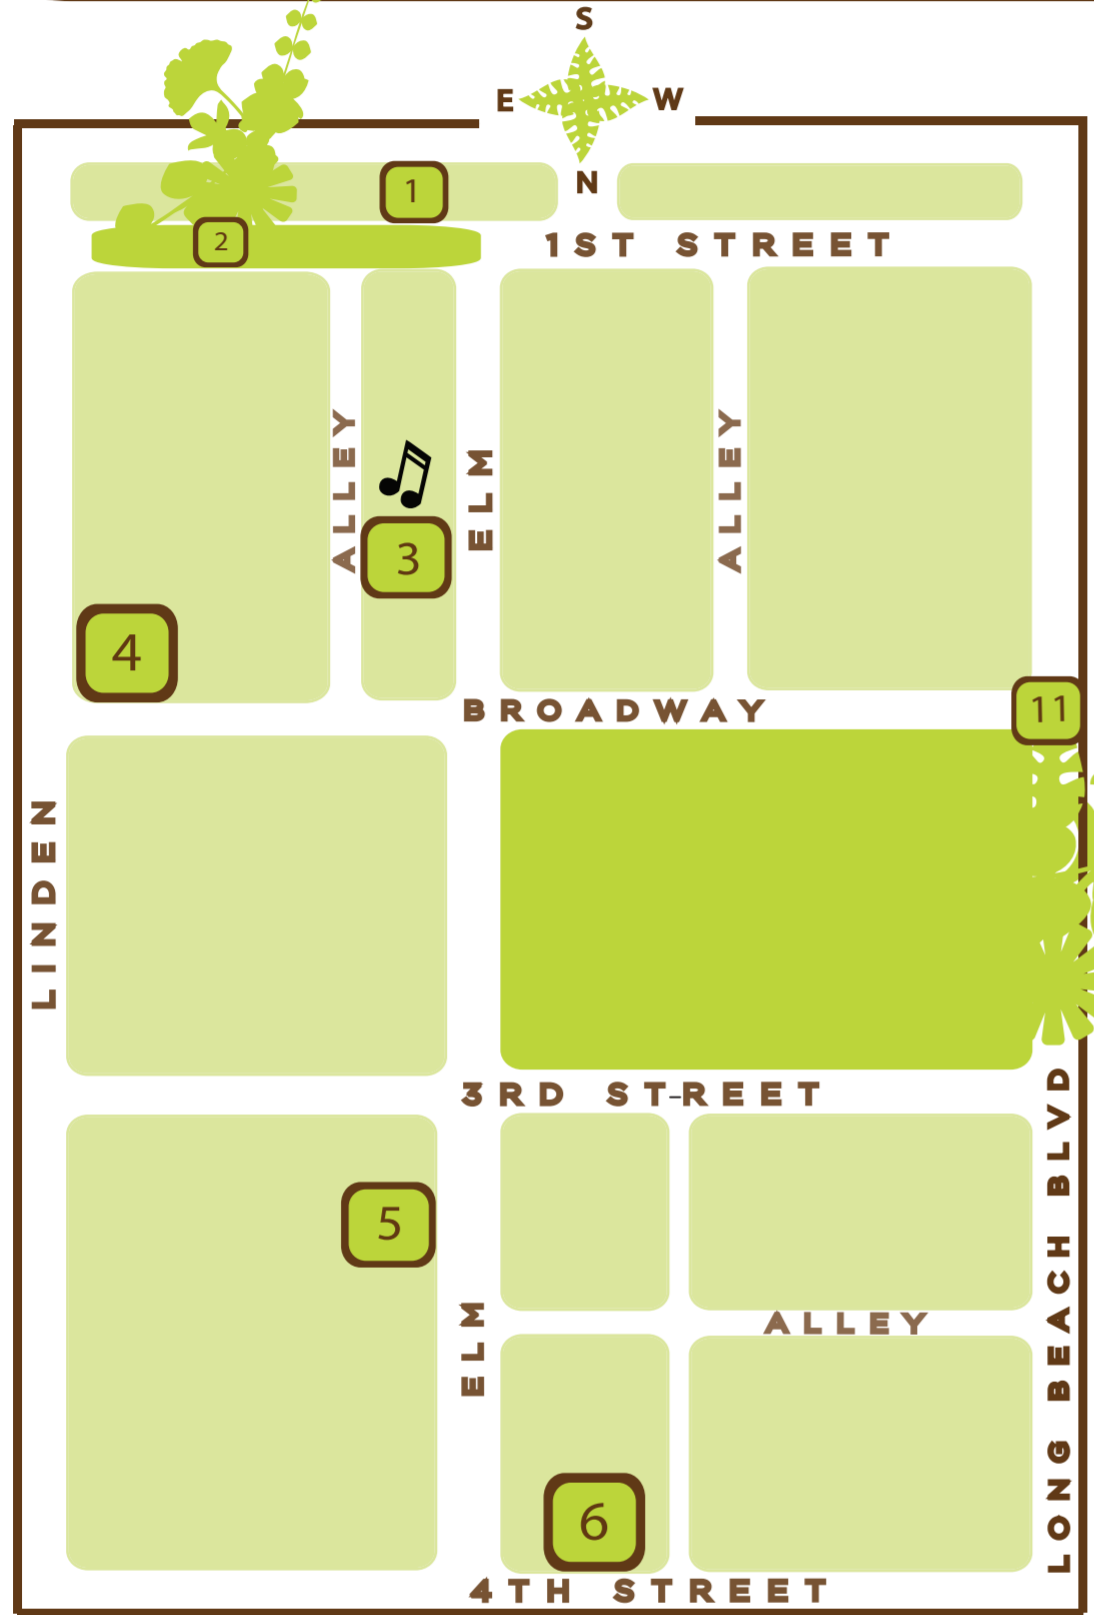

Info Catalyst

**FARMERS MARKET** 1ST ST.  Farmers Stage

Shops Garden

A detailed map of the festival area with icons for accessibility and facilities. The map shows the layout of the festival area with various zones and facilities. Icons include a wheelchair, a person, and a person with a cane. The zones and facilities are: Information, Bike Valet (with a bicycle icon), Phantom Galleries Education Station (with a number 7 in a circle), Green Walk Exhibitors (with a number 9 in a circle), Food Court, Acres of Books Building (with a number 8 in a circle), City of Long Beach, Tsunami Stage (with a musical note icon and a number 10 in a circle), Solar Source, CODA, and LBCC (with wheelchair and person icons).

<http://www.greenlb.org/wp-admin/page.php?action=edit&post=9>

**Hours of Operation**

Garden & Farmers Market 10 a.m. - 3 p.m. Main Festival 10 a.m. - 10 p.m.

1. Catalyst  
2. Garden  
3. Village Art Park  
4. Biology  
5. Long Beach Depot for Creative Reuse

6. Zephyr  
7. Phantom Galleries  
8. Acres of Books  
9. Green Walk  
10. Tsunami Stage  
11. Organic Architect at 170 N. Promenade at Broadway

   Restroom

**Sponsors**

**green** LONG BEACH!  
turning the tide  
05.22.10